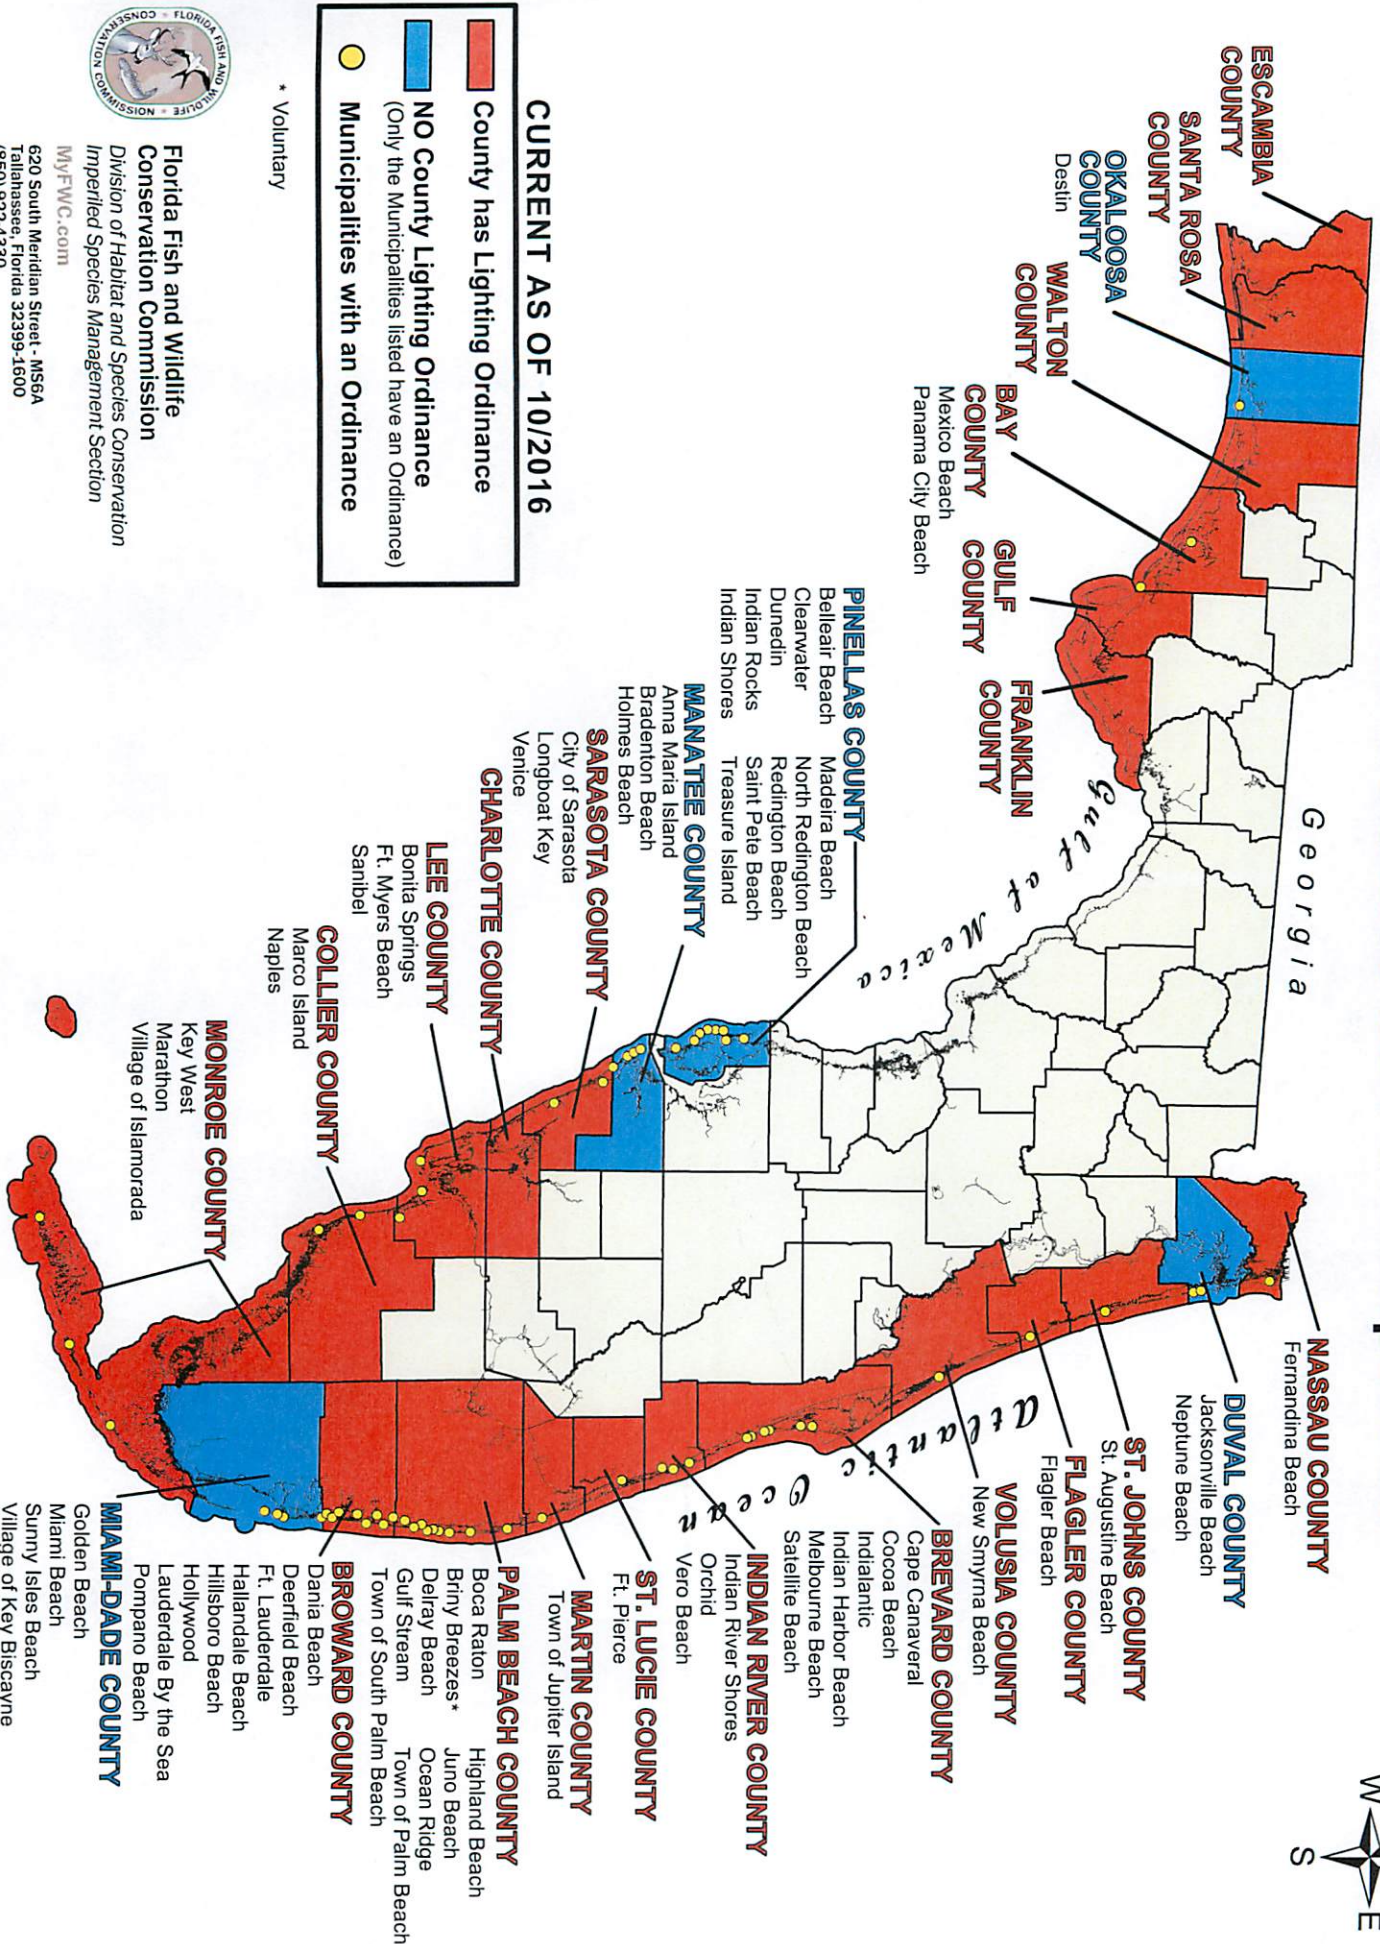

Sea Turtle Lighting Ordinances for Florida Counties and Municipalities

Florida Fish and Wildlife
Conservation Commission
Division of Habitat and Species Conservation
Imperiled Species Management Section

MyFWC.com
620 South Meridian Street - MS6A
Tallahassee, Florida 32399-1600
(850) 922-4330